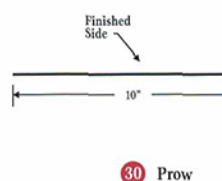

Accessories and Trim

Not Shown
4 19 21
25 29 30 31

30 Prow