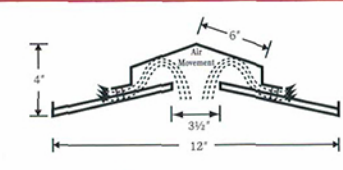

23 Overhead Door Flashing (including Drip Cap)

24 Valley Flashing

25 Angle Trim

26 Sno Guard

27 Ridge Vent

28 Soffit / Eave Channel

29 Girt (20 g. Galvanized)

30 Prow

31 Wide Double Angle

32 7/8" F & J Channel (offset, interior application)

33 1/2" Soffit Starter

34 Hem Line Trim