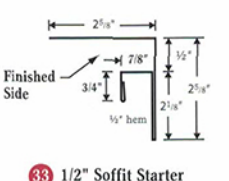

23 Overhead Door Flashing (including Drip Cap)

24 Valley Flashing

25 Angle Trim

26 Sno Guard

27 Ridge Vent

28 Soffit / Eave Channel

29 Girt (20 g. Galvanized)

30 Prow

31 Wide Double Angle

32 7/8" F & J Channel (offset, interior application)

33 1/2" Soffit Starter

34 Hem Line Trim