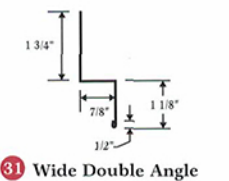

31 Wide Double Angle

32 7/8" F & J Channel (offset, interior application)

33 1/2" Soffit Starter

34 Hem Line Trim