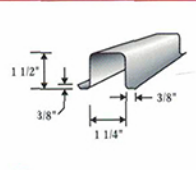

23 Overhead Door Flashing (including Drip Cap)

24 Valley Flashing

25 Angle Trim

26 Sno Guard

27 Ridge Vent

28 Soffit / Eave Channel

29 Girt (20 g. Galvanized)

30 Prow

31 Wide Double Angle

32 7/8" F & J Channel (offset, interior application)

33 1/2" Soffit Starter

34 Hem Line Trim