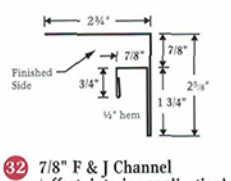

31 Wide Double Angle

32 7/8" F & J Channel (offset, interior application)

33 1/2" Soffit Starter

34 Hem Line Trim